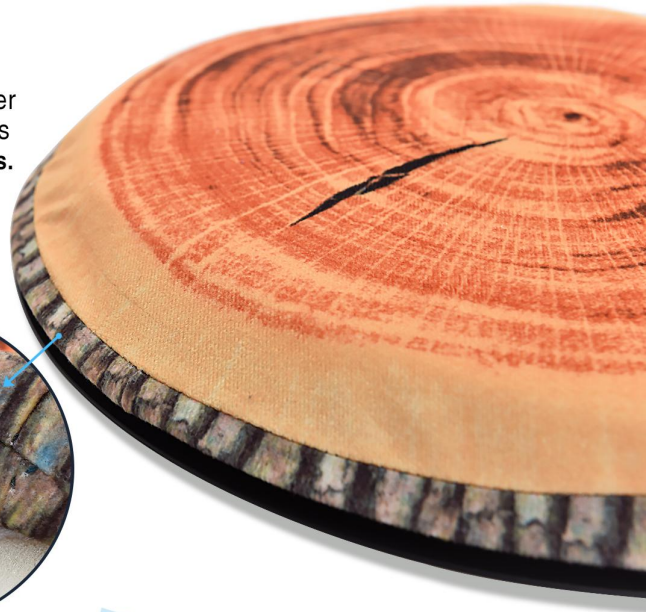

SSC-508
Size: 39cm in diameter
4cm in thickness
other customized sizes.

SSC-509

Size: 39cm in diameter
4cm in thickness
other customized sizes.

SSC-510

Size: 39cm in diameter
4cm in thickness
other customized sizes.

SSC-511

Size: 39cm in diameter
4cm in thickness
other customized sizes.

SSC-512

Size: 39cm in diameter
4cm in thickness
other customized sizes.

SSC-513

Size: 39cm in diameter
4cm in thickness
other customized sizes.