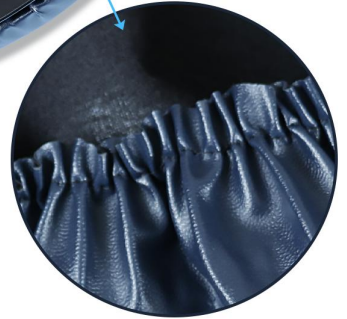

SWIVEL SEAT CUSHION

Swivel Seat Cushion has 360 degree swivel action that effortlessly enables a person to twist and turn in any direction, helping to prevent hip and back strain. Ideal used when transferring in and out of a car. We have mainly two styles of swivel seat cushions. One is with a quilted top surface that is not removable, the normal patterns are orthohexagonal and circular; Another is with a removable top cover that is machine washable, this style has a 3cm/3.5cm soft foam cushion padding for exceptional comfort, the ball bearing roller mechanism allows the cushion to turn without binding. Both of them have a durable flexible base with slip-resistant bottom.

Product Structure

SSC-501NV

Size: 39cm in diameter
4cm in thickness
other customized sizes.

SSC-501BR

Size: 39cm in diameter
4cm in thickness
other customized sizes.

SSC-501BL

Size: 39cm in diameter
4cm in thickness
other customized sizes.

SSC-517

Size: 39cm in diameter
other customized sizes.

SSC-518
Size: 39cm in diameter
other customized sizes.

SSC-519
Size: 39cm in diameter
other customized sizes.

HANGZHOU QUEENHE IMPORT & EXPORT CO.,LTD