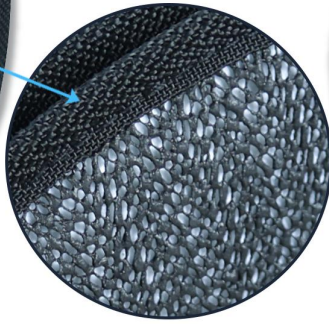

Product Structure

SSC-501NV

Size: 39cm in diameter
4cm in thickness
other customized sizes.

SSC-501BR

Size: 39cm in diameter
4cm in thickness
other customized sizes.

SSC-501BL

Size: 39cm in diameter
4cm in thickness
other customized sizes.

SSC-502
Size: 39cm in diameter
4cm in thickness
other customized sizes.

SSC-503BL
Size: 45cm in diameter
other customized sizes.

SSC-503BR
Size: 45cm in diameter
other customized sizes.

SSC-504NV
Size: 45cm in diameter
other customized sizes.

SSC-504BL
Size: 45cm in diameter
other customized sizes.

SSC-505
Size: 45cm in diameter
other customized sizes.

SSC-506
Size: 39cm in diameter
other customized sizes.

SSC-507
Size: 39cm in diameter
4cm in thickness
other customized sizes.

SSC-508
Size: 39cm in diameter
4cm in thickness
other customized sizes.

SSC-509

Size: 39cm in diameter
4cm in thickness
other customized sizes.

SSC-510

Size: 39cm in diameter
4cm in thickness
other customized sizes.