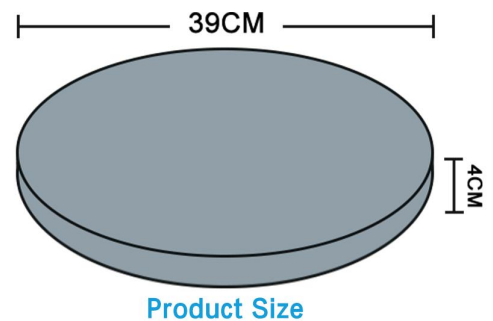

Product Structure

SSC-501NV

Size: 39cm in diameter
4cm in thickness
other customized sizes.

SSC-501BR

Size: 39cm in diameter
4cm in thickness
other customized sizes.

SSC-501BL

Size: 39cm in diameter
4cm in thickness
other customized sizes.

SSC-502
Size: 39cm in diameter
4cm in thickness
other customized sizes.

SSC-503BL
Size: 45cm in diameter
other customized sizes.

SSC-503BR
Size: 45cm in diameter
other customized sizes.

SSC-504NV
Size: 45cm in diameter
other customized sizes.

SSC-514

Size: 39cm in diameter
4cm in thickness
other customized sizes.

SSC-515

Size: 39cm in diameter
4cm in thickness
other customized sizes.

SSC-516

Size: 39cm in diameter
4cm in thickness
other customized sizes.

SSC-517

Size: 39cm in diameter
other customized sizes.

SSC-518
Size: 39cm in diameter
other customized sizes.

SSC-519
Size: 39cm in diameter
other customized sizes.

HANGZHOU QUEENHE IMPORT & EXPORT CO.,LTD