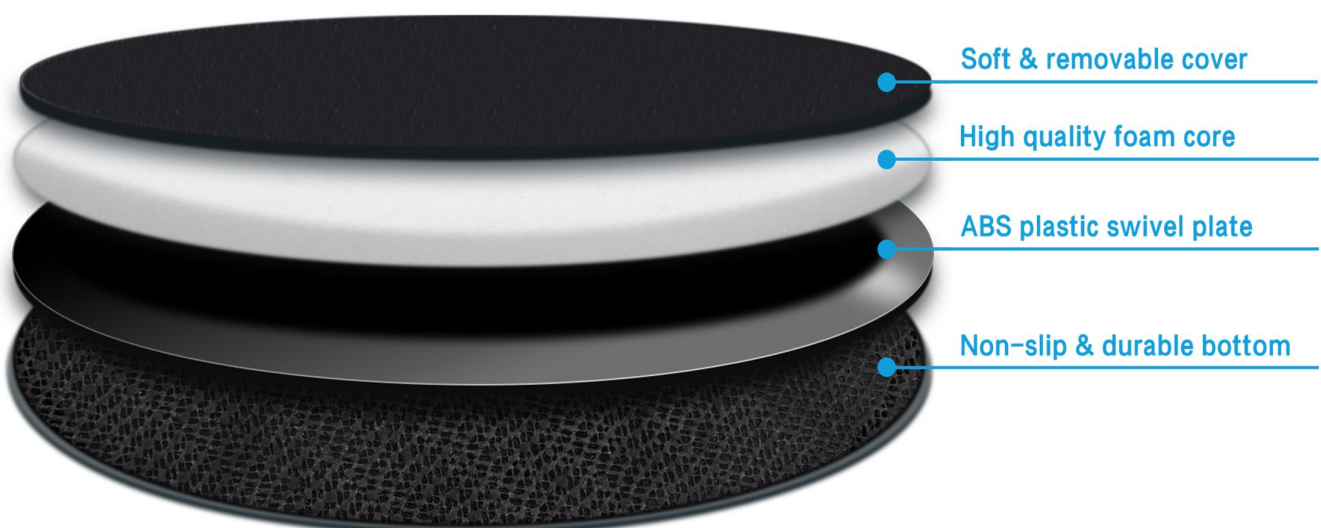

SWIVEL SEAT CUSHION

Swivel Seat Cushion has 360 degree swivel action that effortlessly enables a person to twist and turn in any direction, helping to prevent hip and back strain. Ideal used when transferring in and out of a car. We have mainly two styles of swivel seat cushions. One is with a quilted top surface that is not removable, the normal patterns are orthohexagonal and circular; Another is with a removable top cover that is machine washable, this style has a 3cm/3.5cm soft foam cushion padding for exceptional comfort, the ball bearing roller mechanism allows the cushion to turn without binding. Both of them have a durable flexible base with slip-resistant bottom.

Features :

- Rotating freely in any direction while seated
- Ideal for getting in and out of a car
- Stylish quilting pattern
- Removable and washable cover
- Non-slip and durable backing
- Max. weight capacity: 150KGS

Product Structure

SSC-501NV

Size: 39cm in diameter
4cm in thickness
other customized sizes.

SSC-501BR

Size: 39cm in diameter
4cm in thickness
other customized sizes.

SSC-501BL

Size: 39cm in diameter
4cm in thickness
other customized sizes.